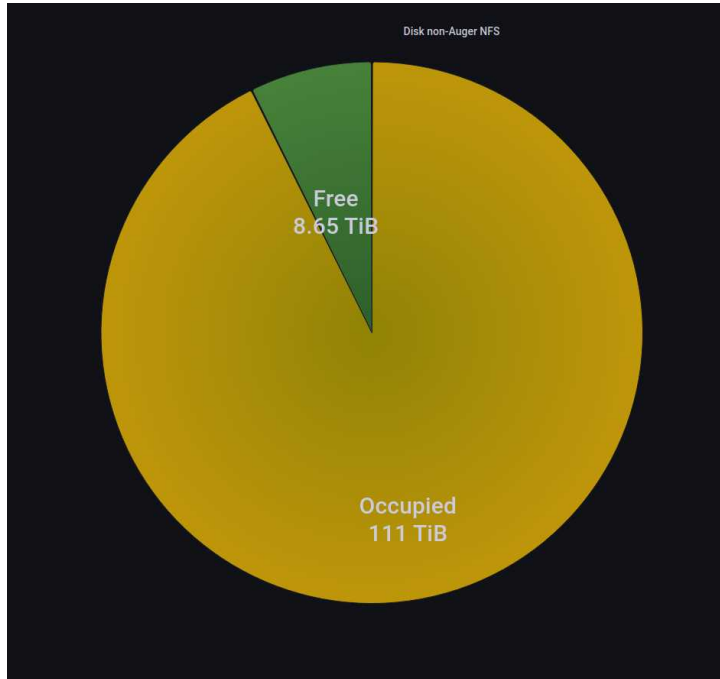

	group	[year]	%	Eff [%]
Grid jobs	atlas	6631	52.5	89.6
	alice	4247	33.6	81.6
	auger	551	4.4	78.2
	fermilab	198	0.8	42.4
Local jobs	auger.user	616	4.9	80.1
	atlas.user	352	2.8	97.1
	user.user	43.5	0.3	73.5
	fermilab.user	0.26	0	65.4
Total		12638		

NFS Servers Disk Space Usage

- Steady increase of occupied space

NFS servers Auger (nfs18,nfs20-25) Disk Space Usage

	Disk Usage [TB]
User 1	218.3
User 2	78.7
User 3	67.3
User 4	57.8
User 5	48.1
...	...
User 20	0.13

NFS Servers Non-Auger (nfs17,19)

Disk Space Usage

	Disk Usage [TB]
User 1	18
User 2	14
User 3	9
User 4	8.7
User 5	8.5
...	...
User 25	0.13

NFS Servers Traffic

- Network connection via 25Gbits (3GiB)

UI Servers vs. Interactive node minis01