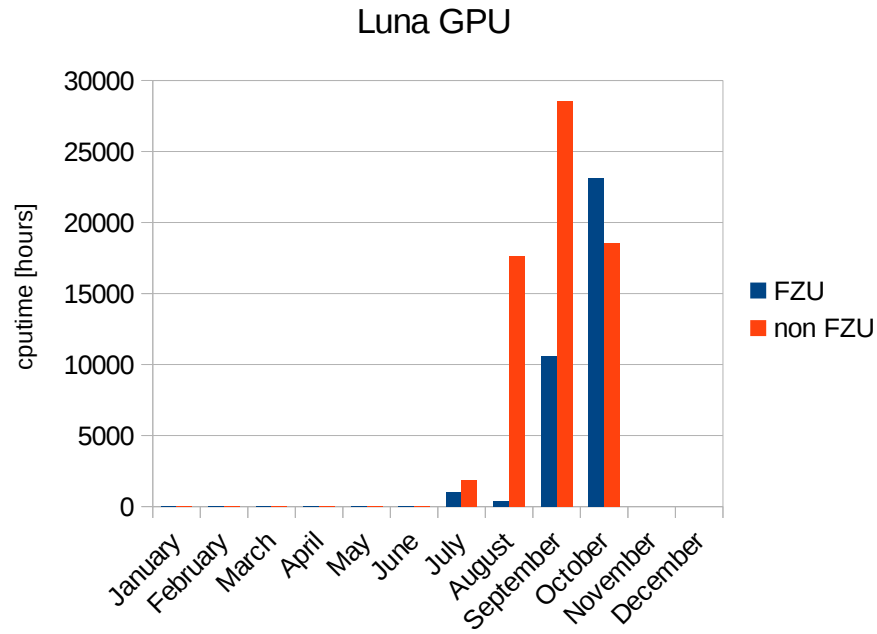

Usage Statistics

Jana Uhlířová
December 2022

Usage Statistics

January 2022 – November 2022

- Clusters Luna (MetaCentrum)
- Goliath Farm
- NFS servers
- UI servers

Clusters Luna – Total cputime

	cputime [year]
FZU users	848
Non-FZU users	128
Total	976

Clusters Luna – Total Usage

Luna GPU – Total cputime

	cputime [year]
FZU users	4
Non-FZU users	7.6
Total	11.6

Luna GPU – Total Usage

Golias Farm

- 72 active user accounts
- new user accounts
 - 2020: 2
 - 2021: 9
 - 2022: 12