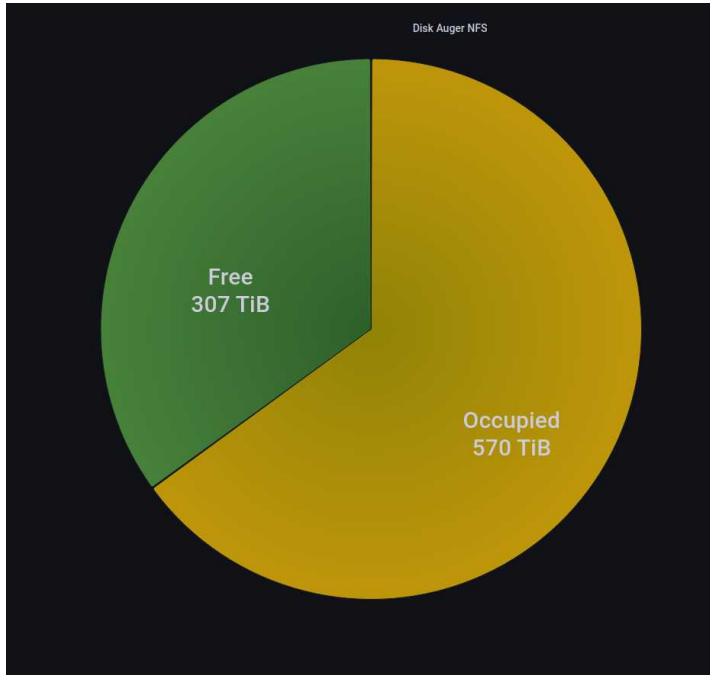

NFS servers Auger (nfs18,nfs20-25) Disk Space Usage

	Disk Usage [TB]
User 1	218.3
User 2	78.7
User 3	67.3
User 4	57.8
User 5	48.1
...	...
User 20	0.13