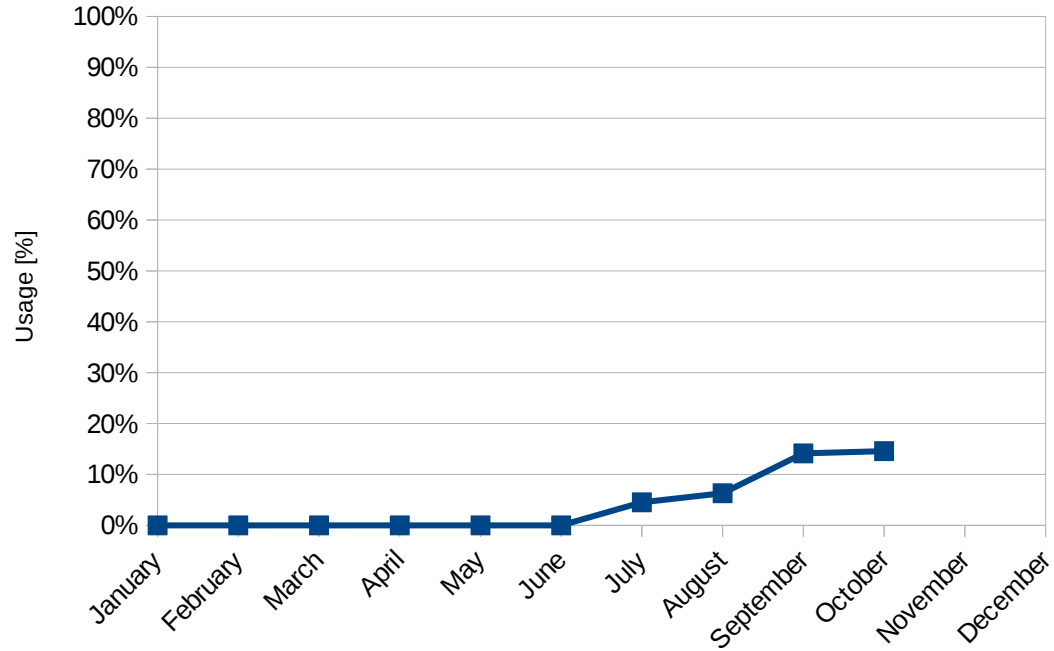

Usage Statistics

Jana Uhlířová
December 2022

Usage Statistics

January 2022 – November 2022

- Clusters Luna (MetaCentrum)
- Goliath Farm
- NFS servers
- UI servers

Clusters Luna – Total cputime

	cputime [year]
FZU users	848
Non-FZU users	128
Total	976

Clusters Luna – Total Usage

Luna GPU – Total cputime

	cputime [year]
FZU users	4
Non-FZU users	7.6
Total	11.6

Luna GPU – Total Usage

Golias Farm

- 72 active user accounts
- new user accounts
 - 2020: 2
 - 2021: 9
 - 2022: 12

Goliath Farm – Slots Usage

- Increase in April 2022 – a new cluster milan (3712 slots)
- December 31, 2022 – decommission of 1824 slots
- Stable service with minimum outages

Goliath Farm – Cputime Usage