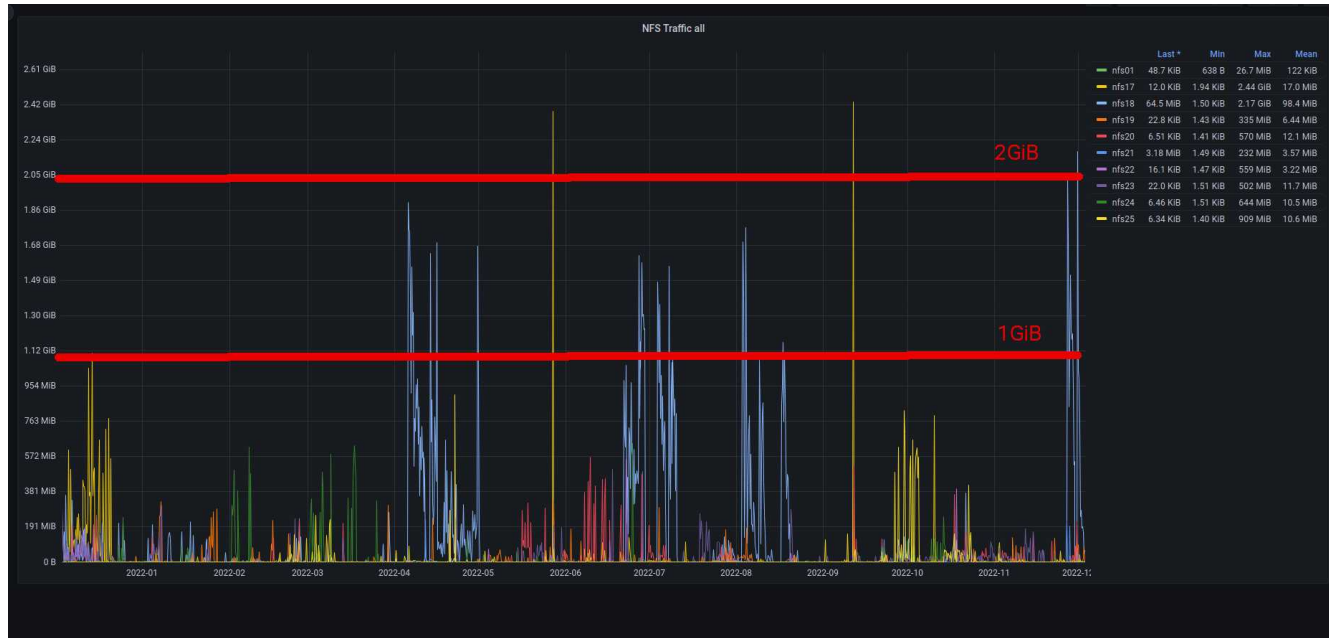

	group	[year]	%	Eff [%]
Grid jobs	atlas	6631	52.5	89.6
	alice	4247	33.6	81.6
	auger	551	4.4	78.2
	fermilab	198	0.8	42.4
Local jobs	auger.user	616	4.9	80.1
	atlas.user	352	2.8	97.1
	user.user	43.5	0.3	73.5
	fermilab.user	0.26	0	65.4
Total		12638		

NFS Servers Disk Space Usage

- Steady increase of occupied space

NFS servers Auger (nfs18,nfs20-25) Disk Space Usage

	Disk Usage [TB]
User 1	218.3
User 2	78.7
User 3	67.3
User 4	57.8
User 5	48.1
...	...
User 20	0.13

NFS Servers Non-Auger (nfs17,19)

Disk Space Usage

	Disk Usage [TB]
User 1	18
User 2	14
User 3	9
User 4	8.7
User 5	8.5
...	...
User 25	0.13

NFS Servers Traffic

- Network connection via 25Gbits (3GiB)

UI Servers vs. Interactive node minis01