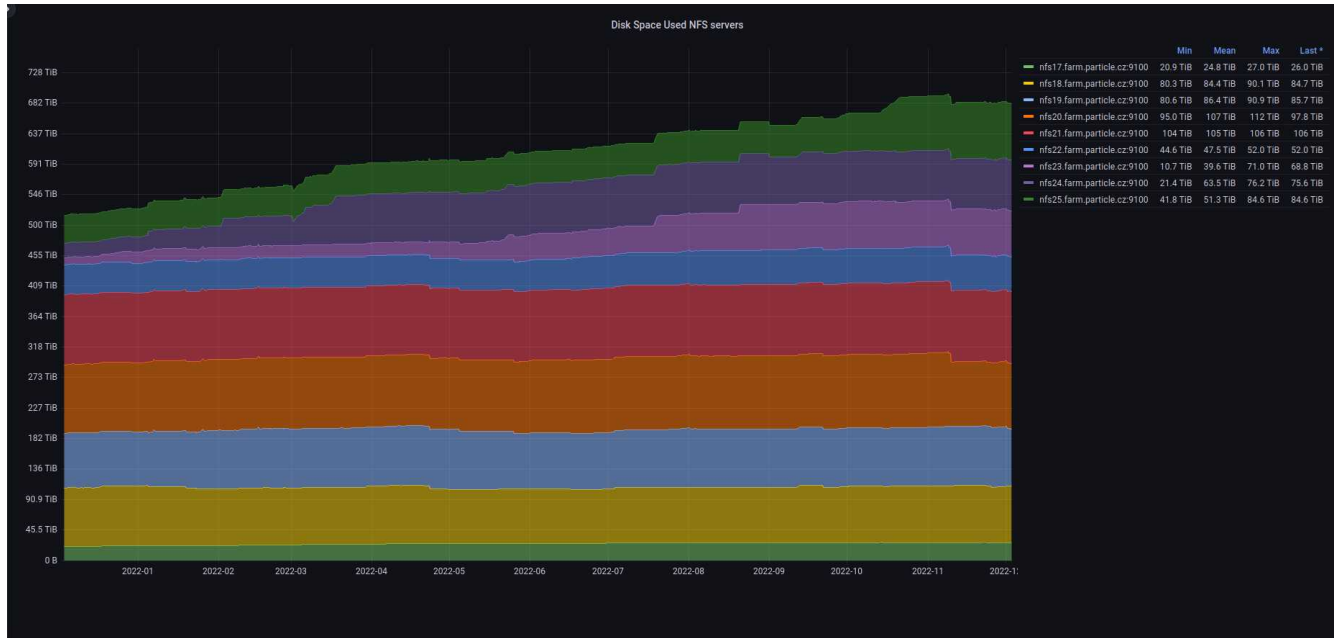

NFS Servers Disk Space Usage

- Steady increase of occupied space