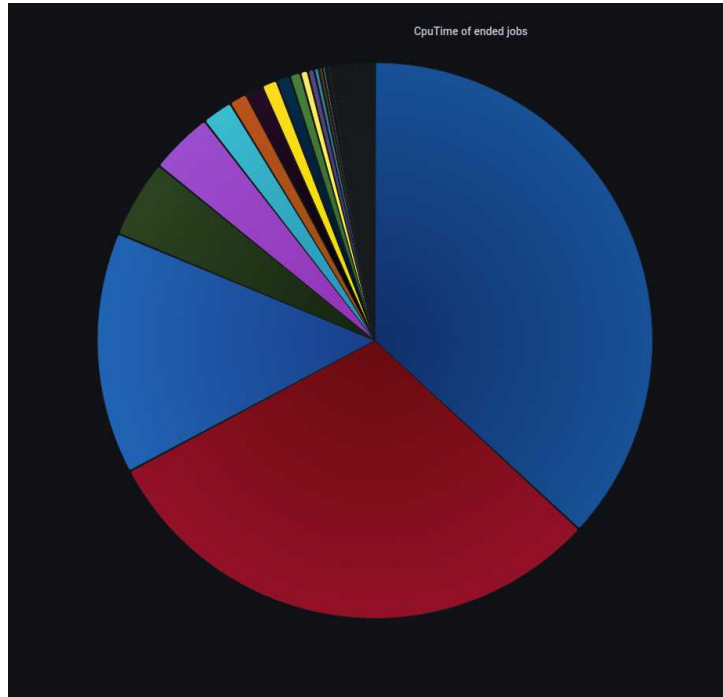

Goliath Farm – Cputime Usage

	group	[year]	%
Grid jobs	atlas	5942	52.5
	alice	3467	33.6
	auger	431	4.4
	fermilab	84	0.8
Local jobs	auger.user	493	4.9
	atlas.user	342	2.8
	user.user	32	0.3
	fermilab.user	0.17	0
Total		10791