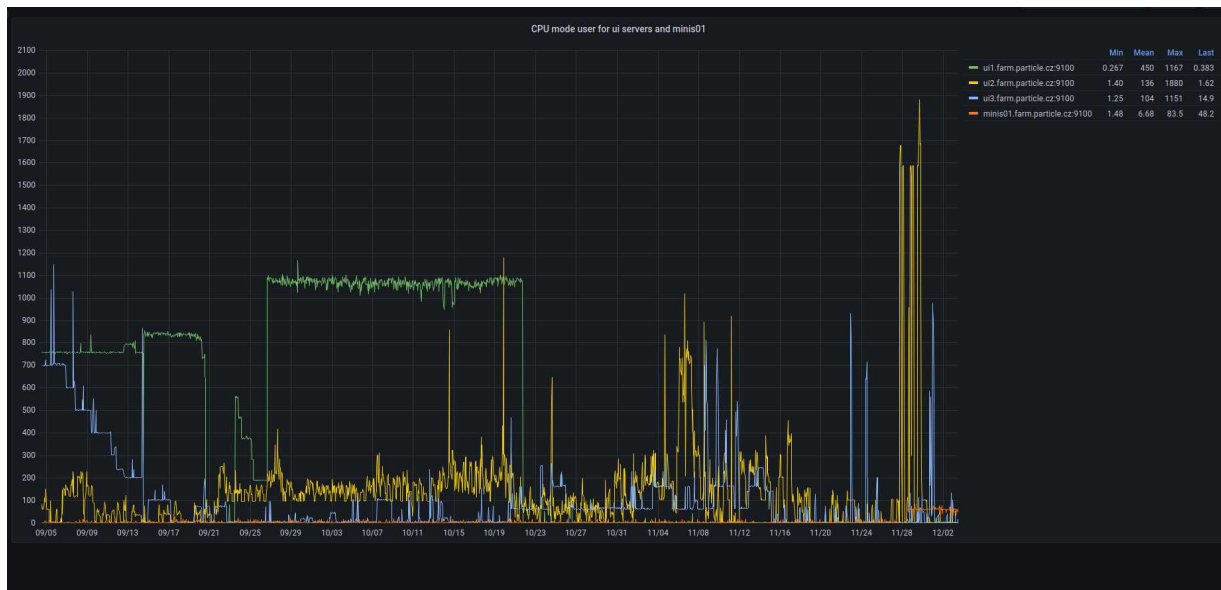

NFS Servers Non-Auger (nfs17,19)

Disk Space Usage

	Disk Usage [TB]
User 1	18
User 2	14
User 3	9
User 4	8.7
User 5	8.5
...	...
User 25	0.13

NFS Servers Traffic

- Network connection via 25Gbits (3GiB)

UI Servers vs. Interactive node minis01