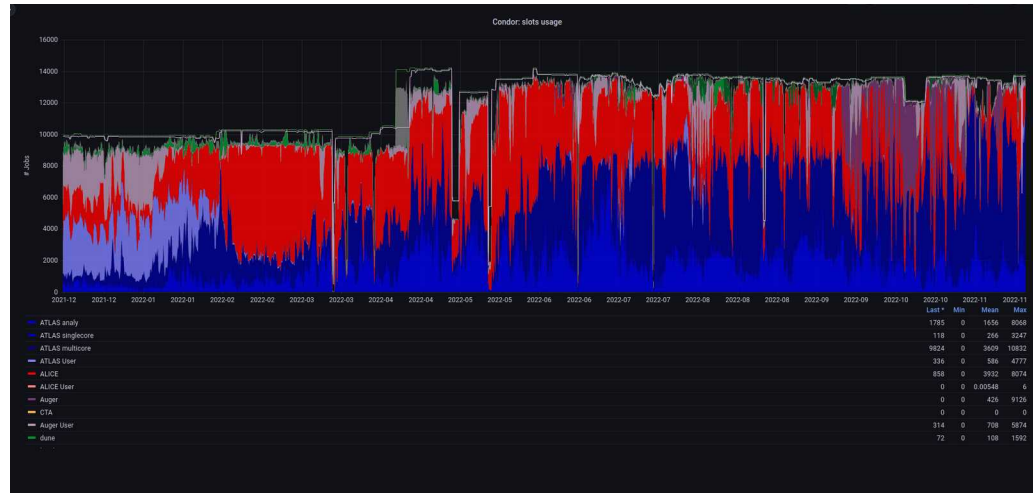

Usage Statistics

Jana Uhlířová
December 2022

Usage Statistics

January 2022 – November 2022

- Clusters Luna (MetaCentrum)
- Goliath Farm
- NFS servers
- UI servers

Clusters Luna – Total cputime

	cputime [year]
FZU users	848
Non-FZU users	128
Total	976

Clusters Luna – Total Usage

Luna GPU – Total cputime

	cputime [year]
FZU users	4
Non-FZU users	7.6
Total	11.6

Luna GPU – Total Usage

Golias Farm

- 72 active user accounts
- new user accounts
 - 2020: 2
 - 2021: 9
 - 2022: 12

Goliath Farm – Slots Usage

- Increase in April 2022 – a new cluster milan (3712 slots)
- December 31, 2022 – decommission of 1824 slots
- Stable service with minimum outages

Goliath Farm – Cputime Usage