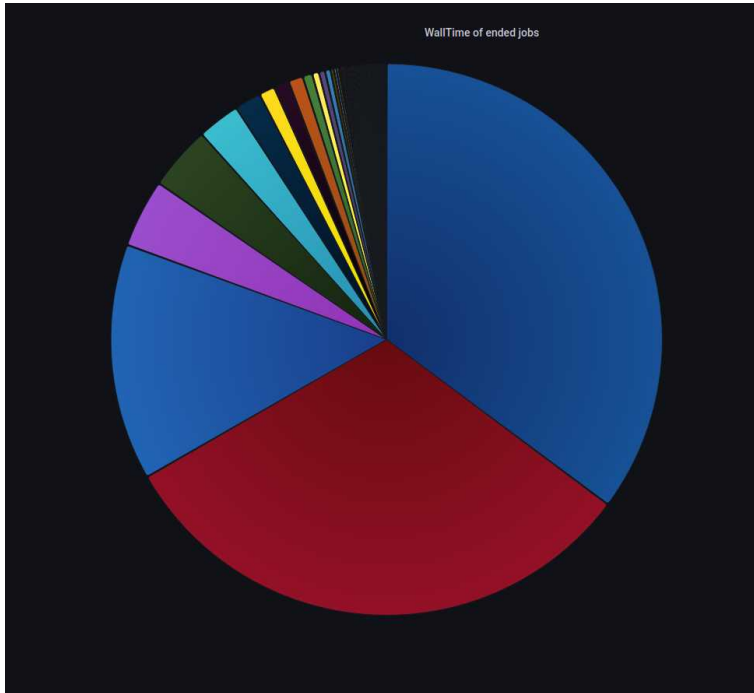

Clusters Luna – Total Usage

Luna GPU – Total cputime

	cputime [year]
FZU users	4
Non-FZU users	7.6
Total	11.6

Luna GPU – Total Usage

Golias Farm

- 72 active user accounts
- new user accounts
 - 2020: 2
 - 2021: 9
 - 2022: 12

	group	[year]	%
Grid jobs	atlas	5942	52.5
	alice	3467	33.6
	auger	431	4.4
	fermilab	84	0.8
Local jobs	auger.user	493	4.9
	atlas.user	342	2.8
	user.user	32	0.3
	fermilab.user	0.17	0
Total		10791	

Goliath Farm – Waltime Usage