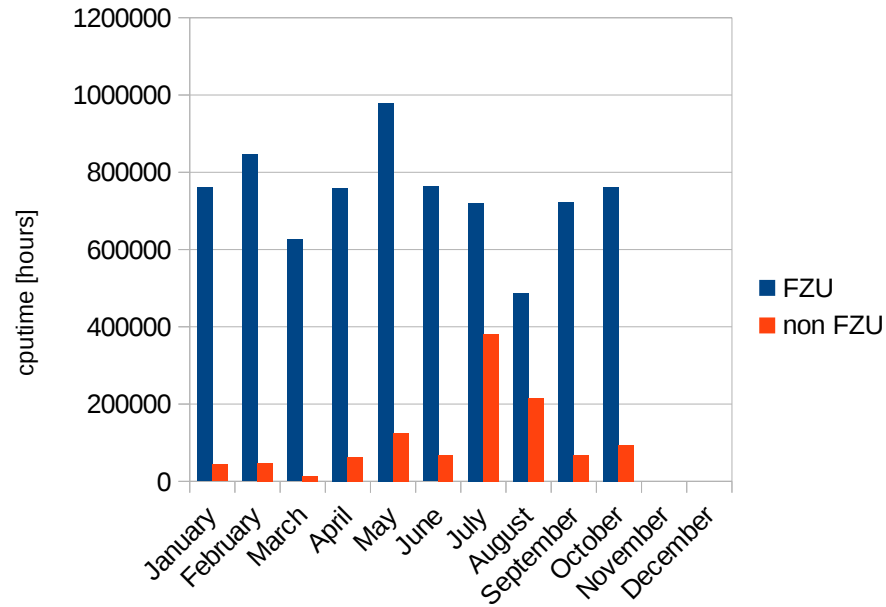

Usage Statistics

Jana Uhlířová
December 2022

Usage Statistics

January 2022 – November 2022

- Clusters Luna (MetaCentrum)
- Goliath Farm
- NFS servers
- UI servers

Clusters Luna – Total cputime

	cputime [year]
FZU users	848
Non-FZU users	128
Total	976

Clusters Luna – Total Usage

Luna GPU – Total cputime

	cputime [year]
FZU users	4
Non-FZU users	7.6
Total	11.6

Luna GPU – Total Usage

Golias Farm

- 72 active user accounts
- new user accounts
 - 2020: 2
 - 2021: 9
 - 2022: 12

Goliath Farm – Slots Usage

- Increase in April 2022 – a new cluster milan (3712 slots)
- December 31, 2022 – decommission of 1824 slots
- Stable service with minimum outages

Goliath Farm – Cputime Usage